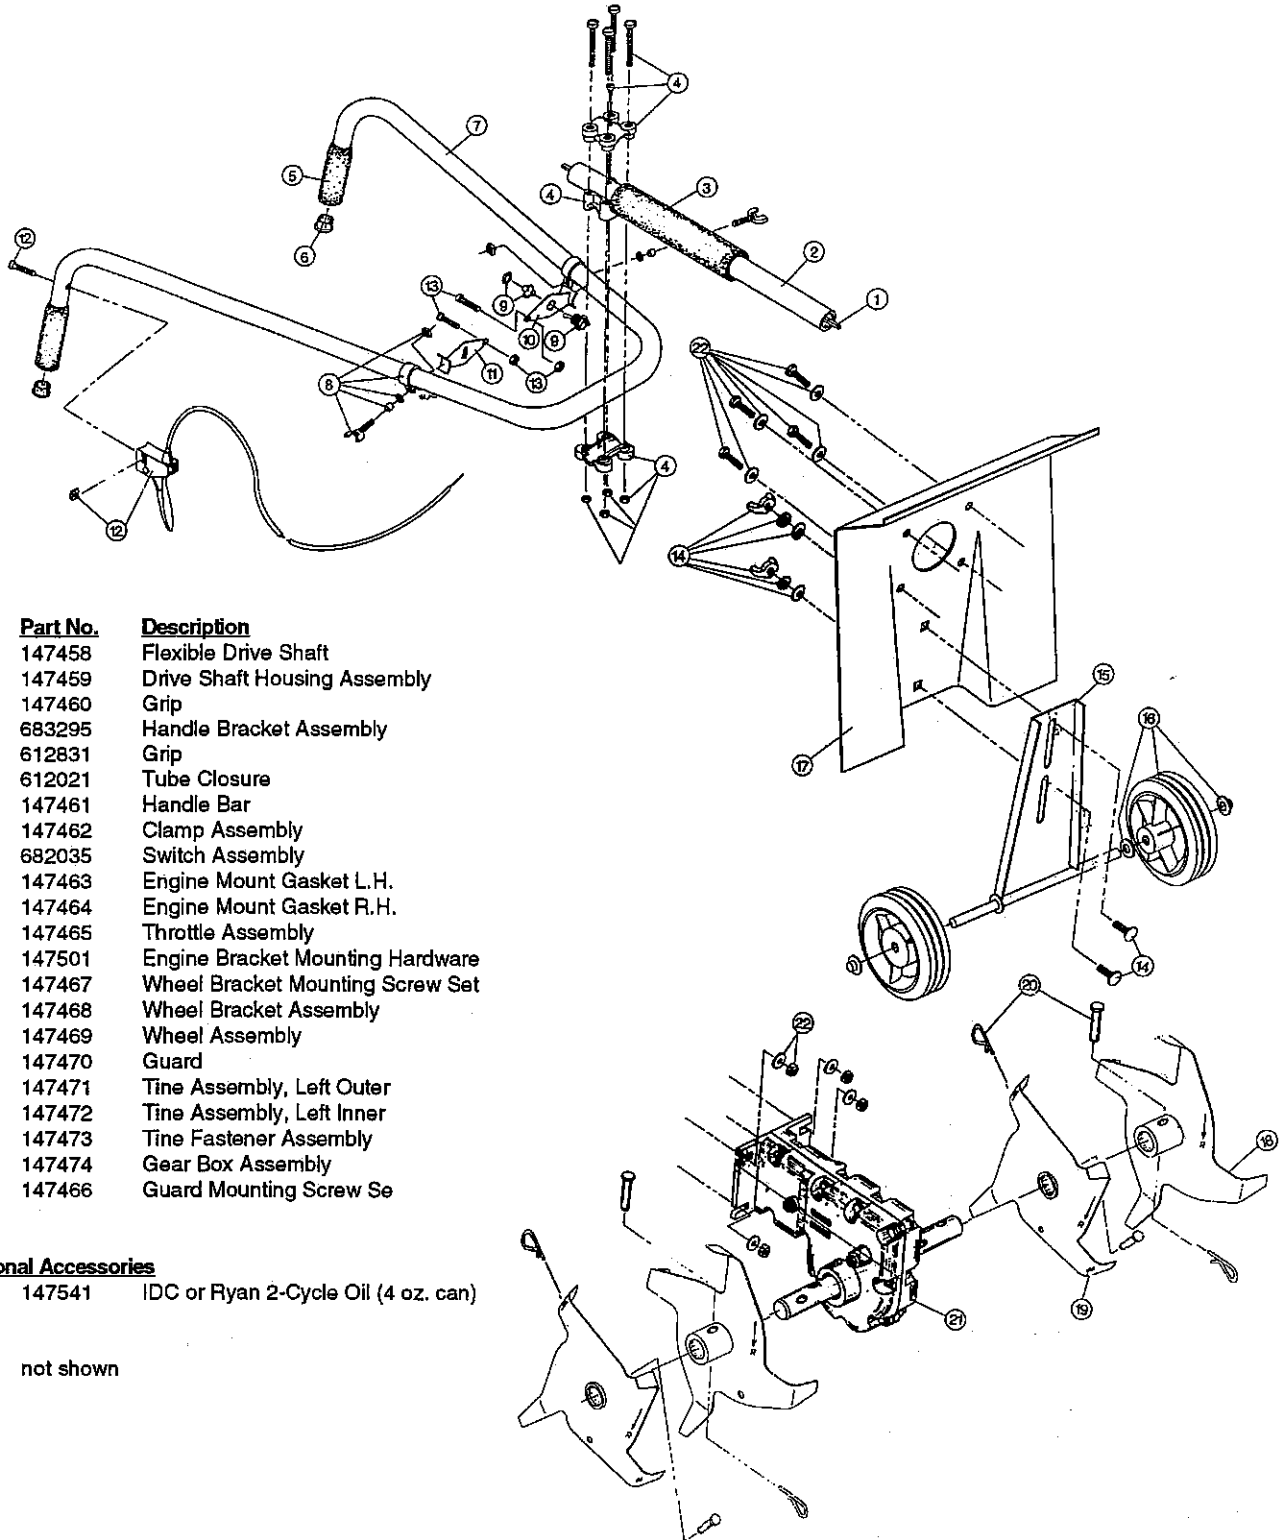

CULTIVATOR PARTS - IDC 400-1

Item	Part No.	Description
1	147458	Flexible Drive Shaft
2	147459	Drive Shaft Housing Assembly
3	147460	Grip
4	683295	Handle Bracket Assembly
5	612831	Grip
6	612021	Tube Closure
7	147461	Handle Bar
8	147462	Clamp Assembly
9	682035	Switch Assembly
10	147463	Engine Mount Gasket L.H.
11	147464	Engine Mount Gasket R.H.
12	147465	Throttle Assembly
13	147501	Engine Bracket Mounting Hardware
14	147467	Wheel Bracket Mounting Screw Set
15	147468	Wheel Bracket Assembly
16	147469	Wheel Assembly
17	147470	Guard
18	147471	Tine Assembly, Left Outer
19	147472	Tine Assembly, Left Inner
20	147473	Tine Fastener Assembly
21	147474	Gear Box Assembly
22	147466	Guard Mounting Screw Se

Optional Accessories

* 147541 IDC or Ryan 2-Cycle Oil (4 oz. can)

* not shown